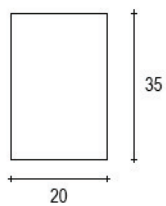

Mouldings hardwood

art. 20x35

Veneers and colours

Unpainted wood