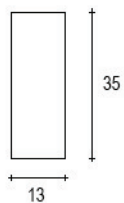

A wide selection of dimensions is available: 35x20 mm (**art. 35x20**), 35x10 (**art. 35x10**), 10x10 mm (**art. 10x10**).

FINISHING: fir unpainted.

PORRO UGO

Via Oberdan, 58
20823 Lentate sul
Seveso (MB) - Italy
Tel. 0362.557317
Fax 0362.557363
www.porrougo.it
porrougo@porrougo.it

Mouldings hardwood

art. 20x35

Veneers and colours

Unpainted wood

art. 13x35

Veneers and colours

Unpainted wood

art. 10x10