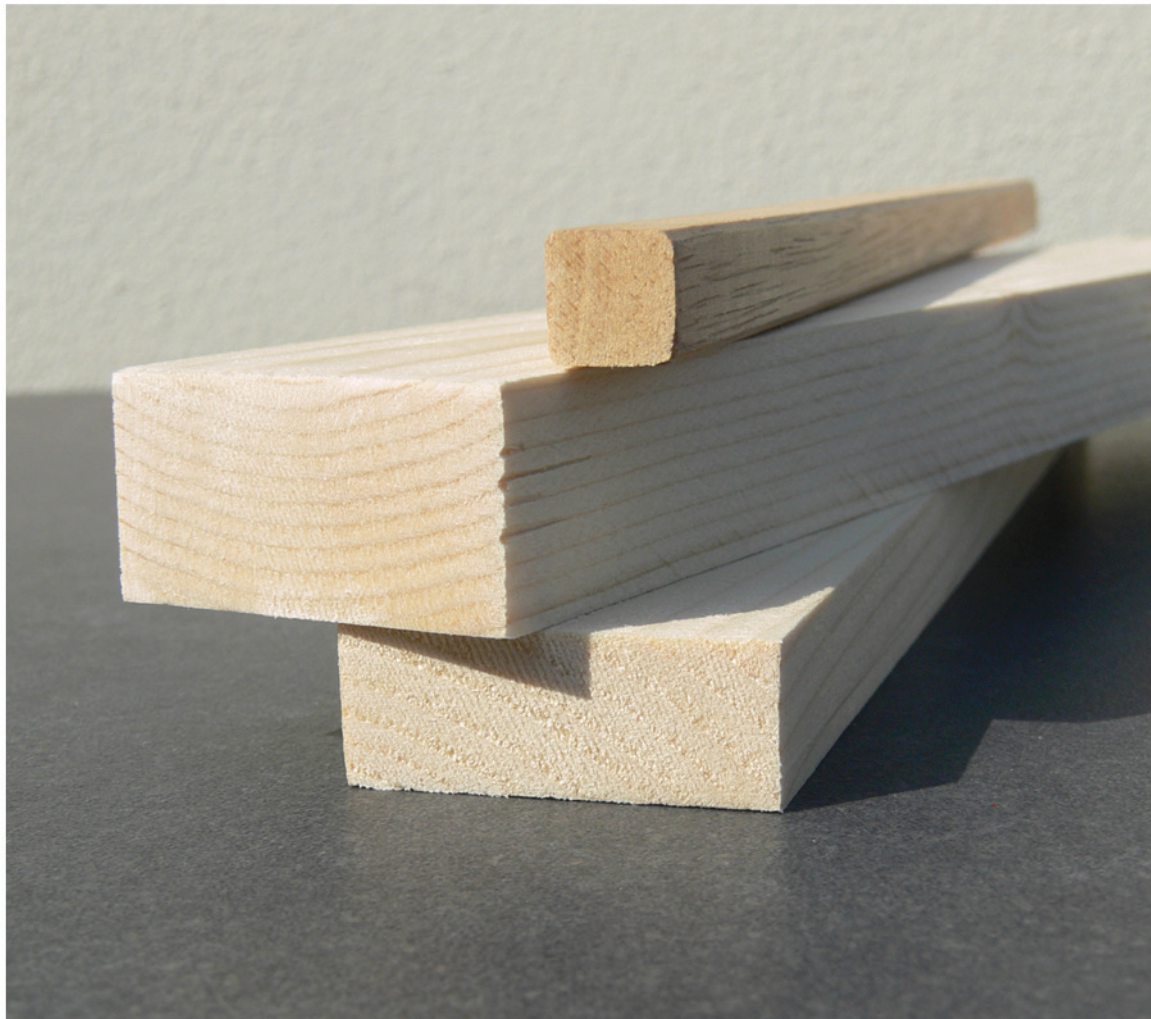

Mouldings

hardwood

Selection of hardwood mouldings used for different purposes. Especially for **do-it-yourself works**.

Profiles on demand can be produced (2000 meters are required). Special shapes or special colours can be delivered on request.

A wide selection of dimensions is available: 35x20 mm (**art. 35x20**), 35x10 (**art. 35x10**), 10x10 mm (**art. 10x10**).

FINISHING: fir unpainted.

PORRO UGO

Via Oberdan, 58
20823 Lentate sul
Seveso (MB) - Italy
Tel. 0362.557317
Fax 0362.557363
www.porrougo.it
porrougo@porrougo.it