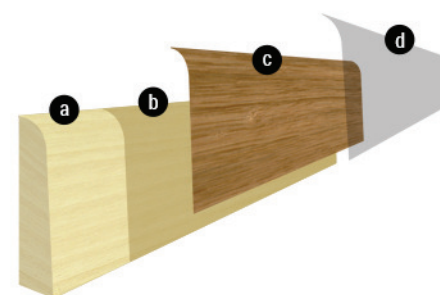

Corner mouldings veneered

These mouldings are made of **very high quality pine or MDF** on which **tanganika or mahogany veneers** are attached.

Different dimensions are available: 33x35 mm (**art. 135**), 30x30 mm (**art. 130**), 20x20 mm (**art. 120**).

Length: 3000 mm

Different effects can be obtained: **Varnished or lacquered.**

Unpainted profiles can be delivered as well.

- a - SUPPORT: Spruce or MDF
- b - GLUE
- c - VENEERS
- d - VARNISH: water based or catalized based or Lacquered

The paintings and the varnishes used allow the profiles a **long lasting quality effect.**

Profile on demand can be produced (2000 meters are required). Special shapes or special colours can be delivered on request.