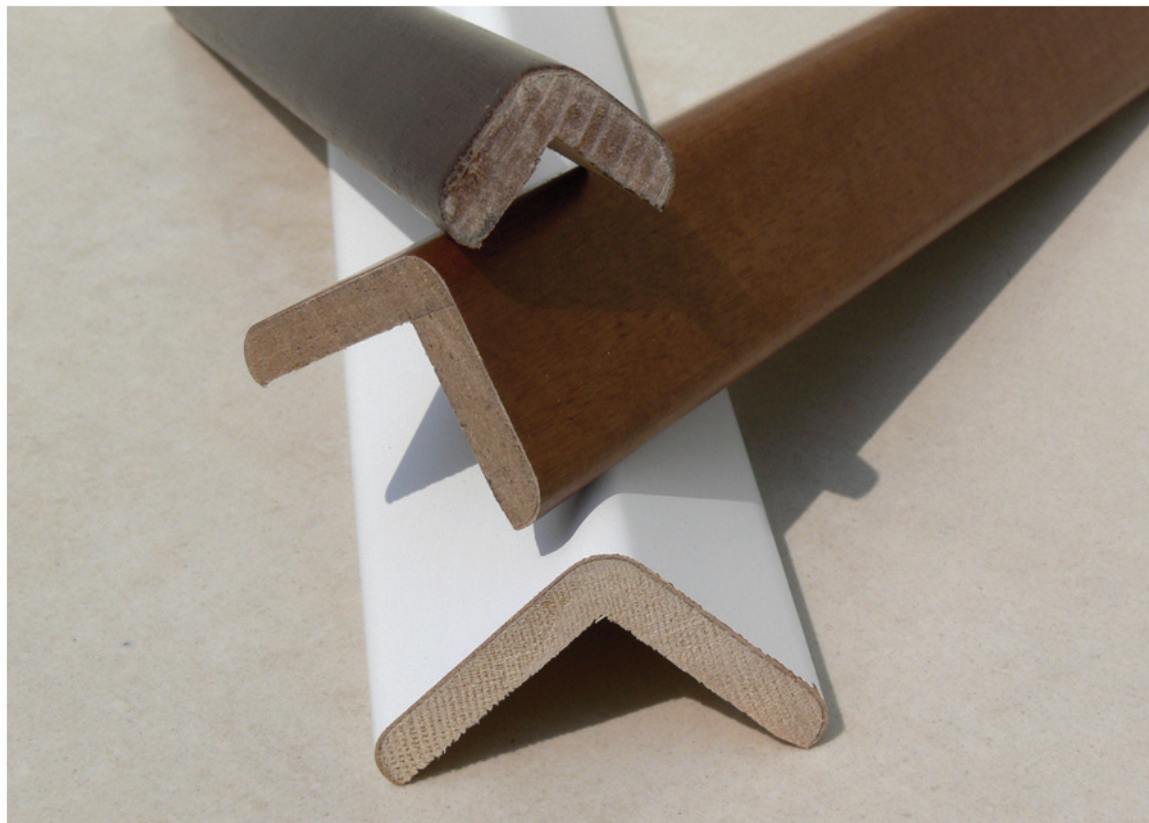

Corner mouldings veneered

These mouldings are made of **very high quality pine or MDF** on which **tanganika or mahogany veneers** are attached.

Different dimensions are available: 33x35 mm (**art. 135**), 30x30 mm (**art. 130**), 20x20 mm (**art. 120**).

Length: 3000 mm

Different effects can be obtained: **Varnished or lacquered.**

Unpainted profiles can be delivered as well.

- a - SUPPORT: Spruce or MDF
- b - GLUE
- c - VENEERS
- d - VARNISH: water based or catalized based or Lacquered

The paintings and the varnishes used allow the profiles a **long lasting quality effect.**

Profile on demand can be produced (2000 meters are required). Special shapes or special colours can be delivered on request.